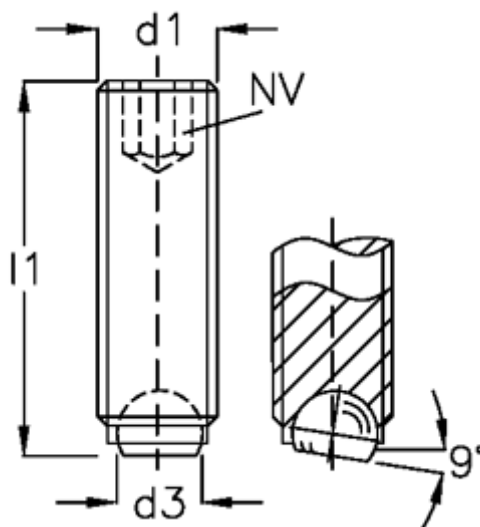

Article number: 20905642

Description: E+G Ball point screw  
GN 605-M8-30-B

## Measures

---

d1	= M8
d2	= 5.5
d3	= 4.5
Internal hexagon	= 4
l1	= 30